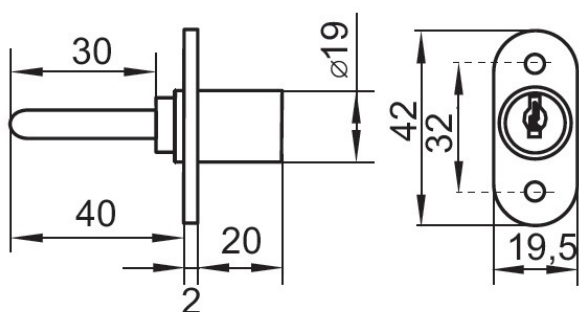

PRODUCT SHEET

Description:

Cent. Lock 1018, $\varnothing 19 \times 20 \text{mm}$, 40mm Tail, NPL, CK SISO, No Acces.

Item number:

14.03.125-0

Units	Box	Carton	HS Code	Barcode
Pcs.	30	300	8301300000	
				5704866034869

SISO A/S

Mileparken 11
DK-2740 Skovlunde
Denmark
VAT: DK 24786013

Phone +45 45 830 900

www.siso.dk
siso@siso.dk

Danske Bank
Nytorv Branch
Copenhagen
SWIFT: DABADKKK

Account no.
4180 3112 112936
IBAN Account
DK7230003112112936